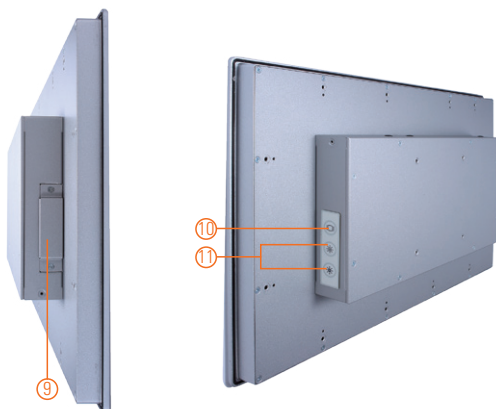

GOT3187WL-834-PCT

18.5" WXGA TFT Multi-touch Panel Computer with Intel® Celeron® Processor J1900 (0°C to +40°C)

Features

- 18.5" WXGA projected capacitive multi-touch wide screen
- Fanless design with Intel® Celeron® Processor J1900
- 2.5" 7/9.5 mm SATA HDD & CFast™ or mSATA
- 3G, WLAN module & antennas (optional)
- 2 GbE LANs, 2 USB 3.0, 2 USB 2.0 and 2 COM
- IP65 aluminum front bezel
- Supports panel mount and optional VESA arm/desktop stand/wall mount
- 0°C to +40°C wide operating temperature range
- Adjust RS-232/422/485 setting via BIOS

▲ Rear view

1. Power switch
2. Terminal block for DC power input
3. USB 2.0 x 2
4. COM 1 (RS-232/422/485)
5. COM 2 (RS-232/422/485)
6. Ethernet x 2
7. USB 3.0 x 2
8. Audio (Line-out)
9. CFast™
10. Backlight switch
11. Brightness adjustment

Introduction

The GOT3187WL-834-PCT adopts an 18.5-inch WXGA LCD and supports Intel® Bay Trail-D processor. The Lite rugged industrial panel PC supports low power Intel® Celeron® processor J1900. It also provides two PCI Express Mini card slots for 3G, wireless network connectivity. This 18.5" multi-touch panel computer is suitable for transportation, heavy-duty industry, smart factory automation, and oil pipe monitoring systems.

18.5-inch WXGA LCD with Projected Capacitive Multi-touch

The 18.5" WXGA touch panel PC supports 250 nits brightness and can display contents in HD resolution. With projected capacitive multi-touch screen, users can operate the device more directly and friendly. The hardness of touch glass surface is up to 7h for anti-scratch purpose.