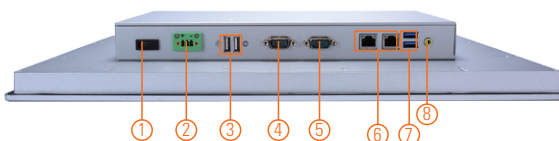

GOT3187WL-834-PCT

18.5" WXGA TFT Multi-touch Panel Computer with Intel® Celeron® Processor J1900 (0°C to +40°C)

Features

- 18.5" WXGA projected capacitive multi-touch wide screen
- Fanless design with Intel® Celeron® Processor J1900
- 2.5" 7/9.5 mm SATA HDD & CFast™ or mSATA
- 3G, WLAN module & antennas (optional)
- 2 GbE LANs, 2 USB 3.0, 2 USB 2.0 and 2 COM
- IP65 aluminum front bezel
- Supports panel mount and optional VESA arm/desktop stand/wall mount
- 0°C to +40°C wide operating temperature range
- Adjust RS-232/422/485 setting via BIOS

▲ Rear view

1. Power switch
2. Terminal block for DC power input
3. USB 2.0 x 2
4. COM 1 (RS-232/422/485)
5. COM 2 (RS-232/422/485)
6. Ethernet x 2
7. USB 3.0 x 2
8. Audio (Line-out)
9. CFast™
10. Backlight switch
11. Brightness adjustment

Introduction

The GOT3187WL-834-PCT adopts an 18.5-inch WXGA LCD and supports Intel® Bay Trail-D processor. The Lite rugged industrial panel PC supports low power Intel® Celeron® processor J1900. It also provides two PCI Express Mini card slots for 3G, wireless network connectivity. This 18.5" multi-touch panel computer is suitable for transportation, heavy-duty industry, smart factory automation, and oil pipe monitoring systems.

18.5-inch WXGA LCD with Projected Capacitive Multi-touch

The 18.5" WXGA touch panel PC supports 250 nits brightness and can display contents in HD resolution. With projected capacitive multi-touch screen, users can operate the device more directly and friendly. The hardness of touch glass surface is up to 7h for anti-scratch purpose.