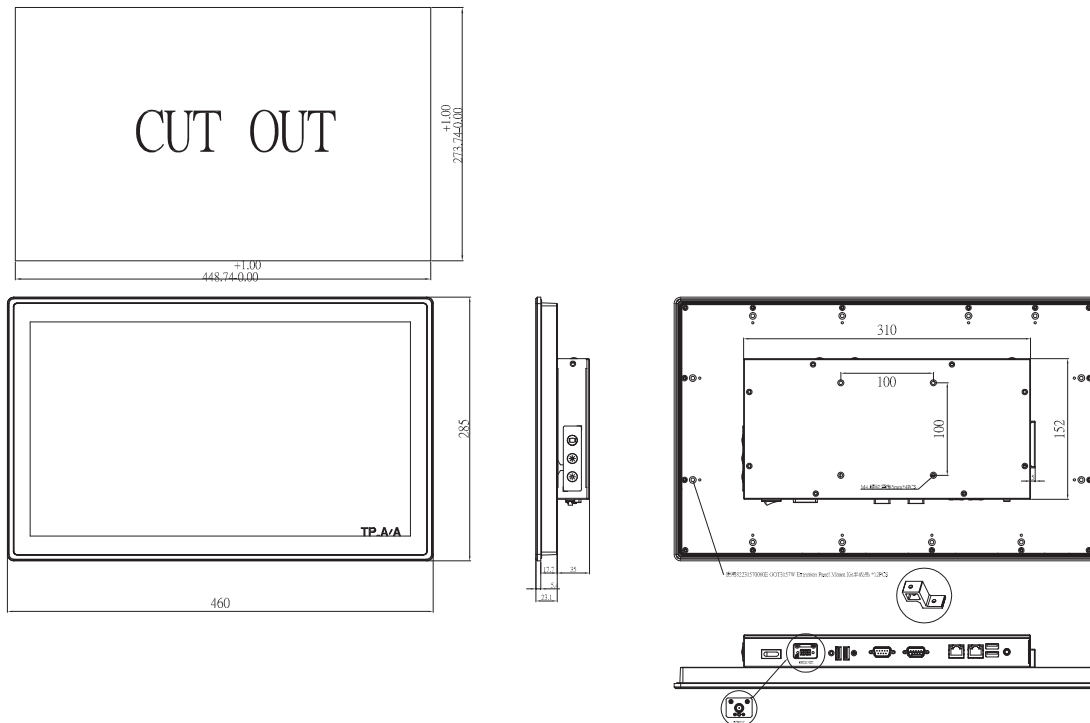

Specifications

I/O Connector	2 x RS-232/422/485 (COM 1/2) 1 x switch for power on/off (ATX) 1 x audio (Line-out) 2 x USB 3.0 2 x USB 2.0 2 x 10/100/1000 Mbps Ethernet (Intel® i210-IT)
TPM	N/A
Expansion Interface	1 x full-size PCI Express Mini Card slot with mSATA 1 x full-size PCI Express Mini Card slot with SIM
Touchscreen	Projected capacitive multi-touch
Power Supply	1. DC version: 12 to 36 VDC 2. AC version: 12 VDC 60W adapter
Power Consumption	48 W
Dimensions	460.8 mm (18.11") (W) x 58.5 mm (2.3") (D) x 285 mm (11.22") (H)
Packing Dimensions	600 mm (23.58") (W) x 195 mm (7.67") (D) x 500 mm (19.68") (H)
Weight (net/gross)	5.8 kg (12.8 lb)/8.2 kg (18.1 lb)
Environment	Operating temperature: 0°C to +40°C (+32°F to +104°F) Relative humidity: 20% to 90% @ +40°C; non-condensing Operation vibration: 1G, 10 to 500 Hz, random for CFast™
Certificate	CE

Packing List

- 1 x GOT3187WL-834-PCT
- 1 x Driver CD
- 1 x Adapter (GOT3187WL-834-PCT-J)
- 1 x Phoenix connector (GOT3187WL-834-PCT-DC, 12 to 36 VDC)
- 1 x Panel mount kit

Dimensions